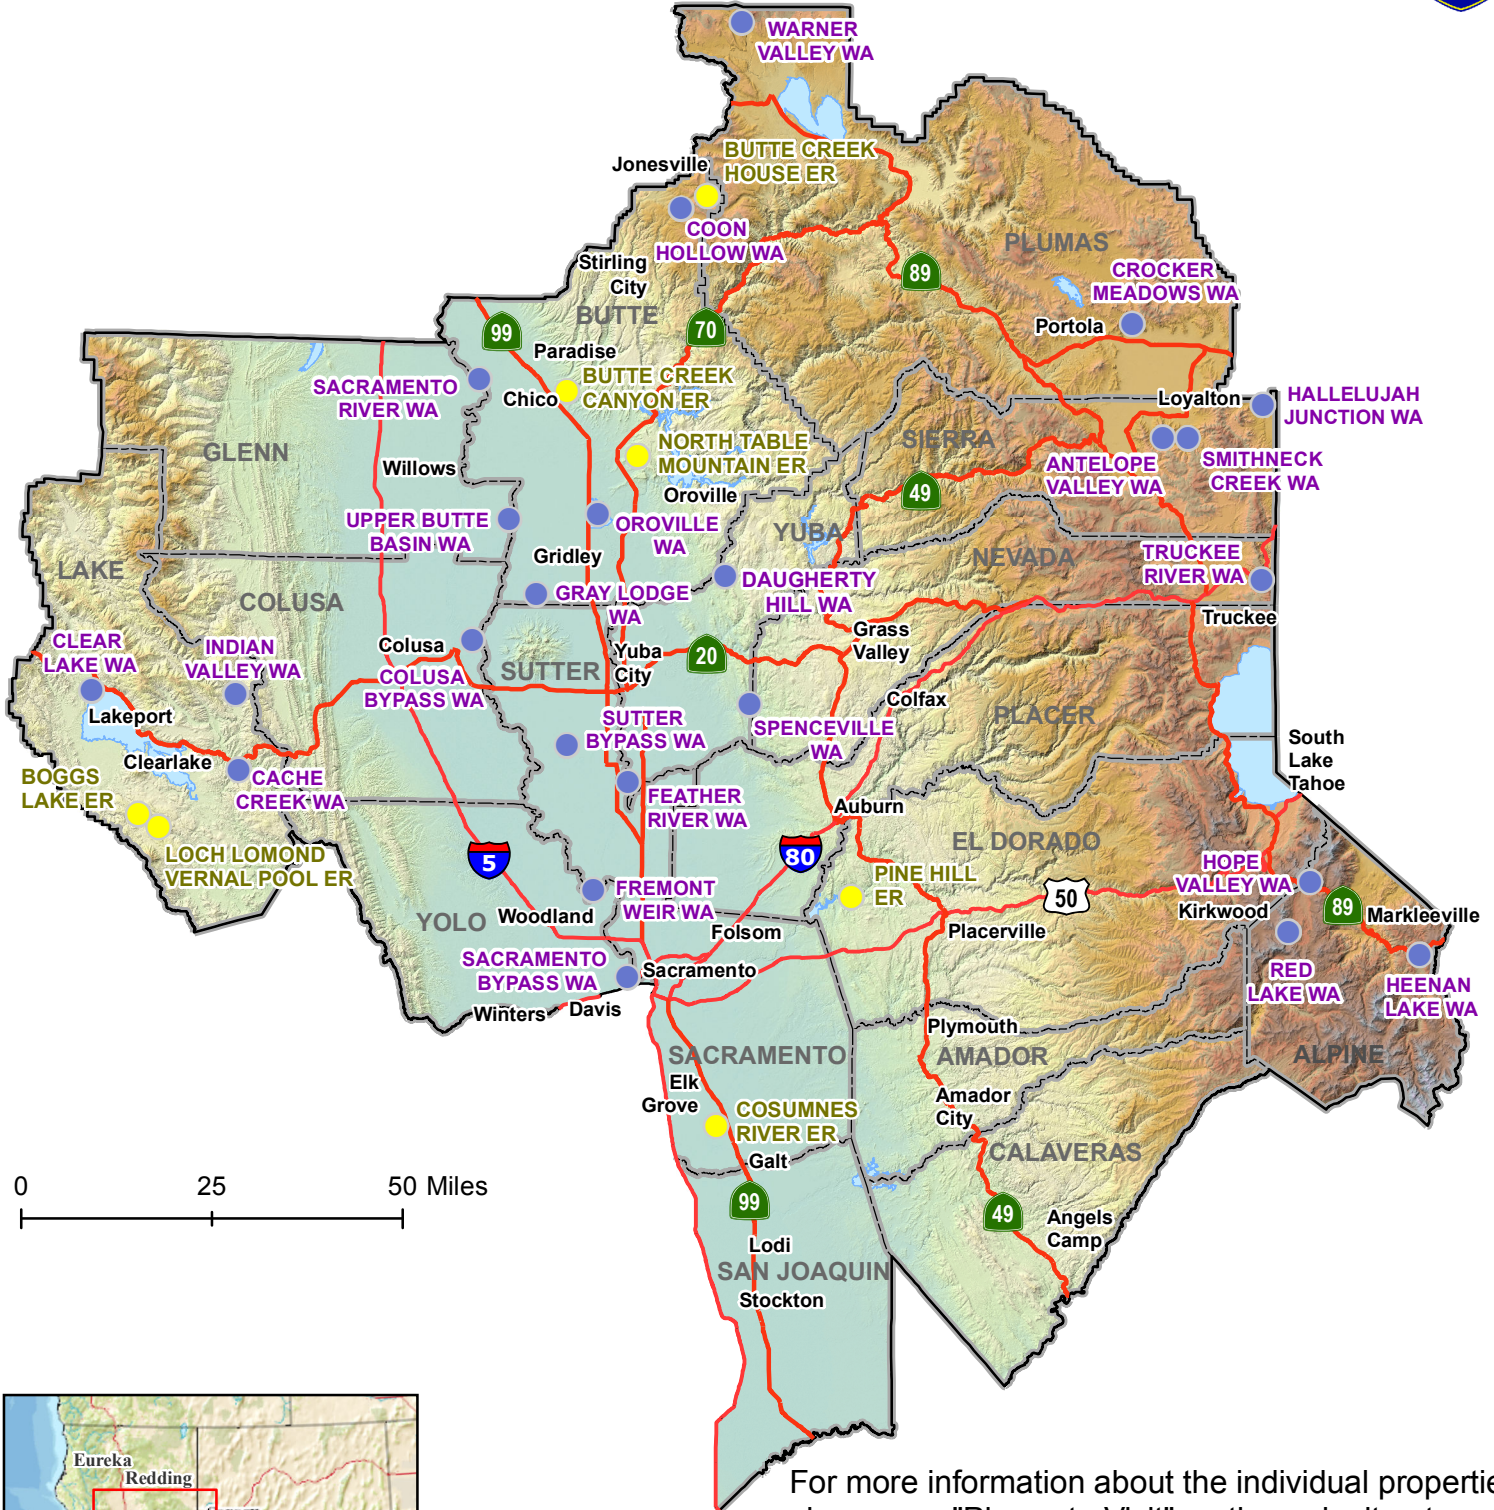

# California Department of Fish and Wildlife North Central Region Wildlife Areas & Ecological Reserves

For more information about the individual properties, please see "Places to Visit" on the web site at: <https://www.wildlife.ca.gov/Lands/Places-to-Visit>

## North Central Region

Main Office  
1701 Nimbus Road  
Rancho Cordova, CA 95670  
Information: (916) 358-2900  
Email: R2Info@wildlife.ca.gov