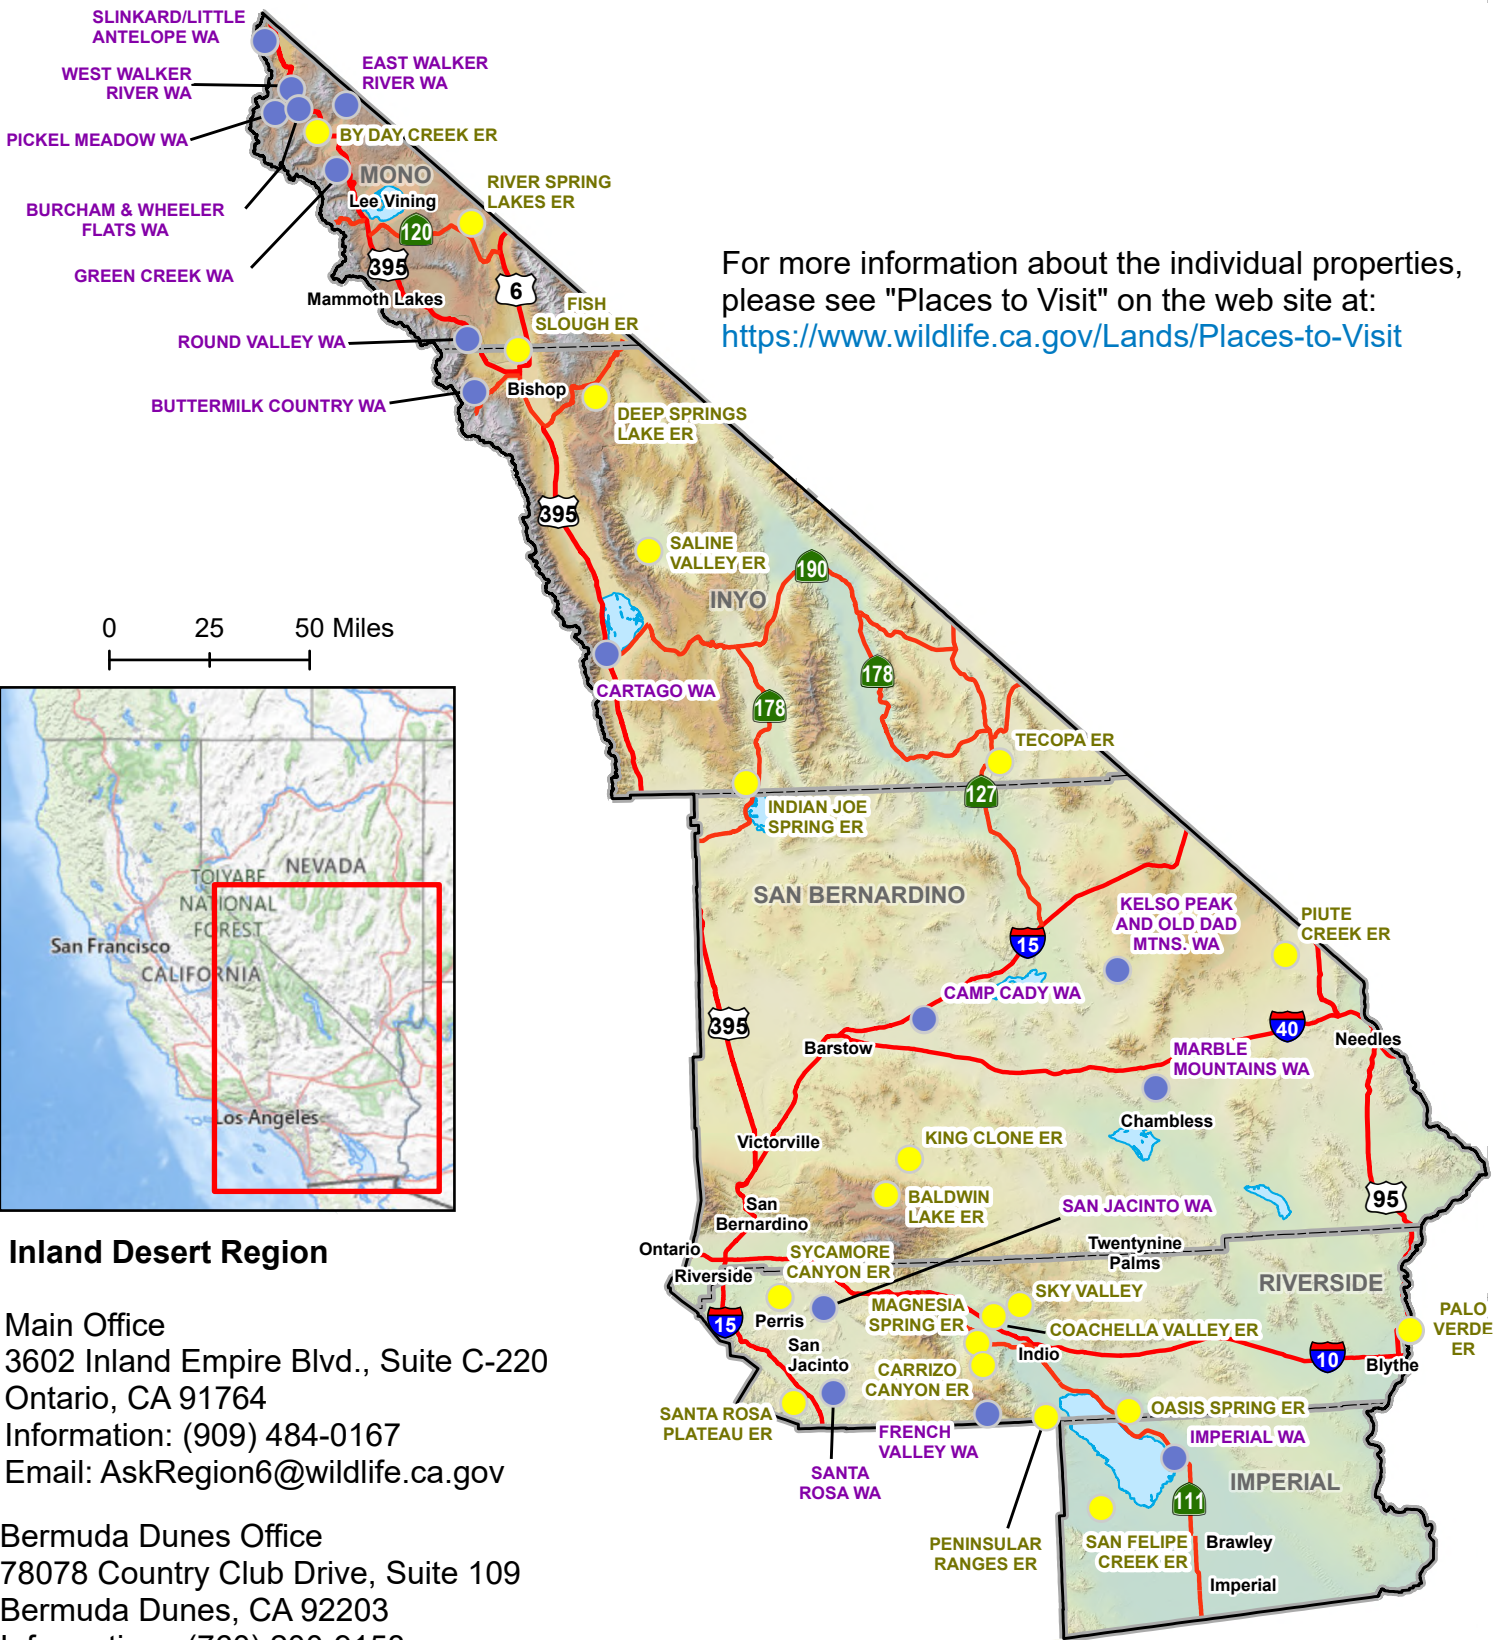

California Department of Fish and Wildlife Inland Deserts Region Wildlife Areas & Ecological Reserves

For more information about the individual properties, please see "Places to Visit" on the web site at: <https://www.wildlife.ca.gov/Lands/Places-to-Visit>