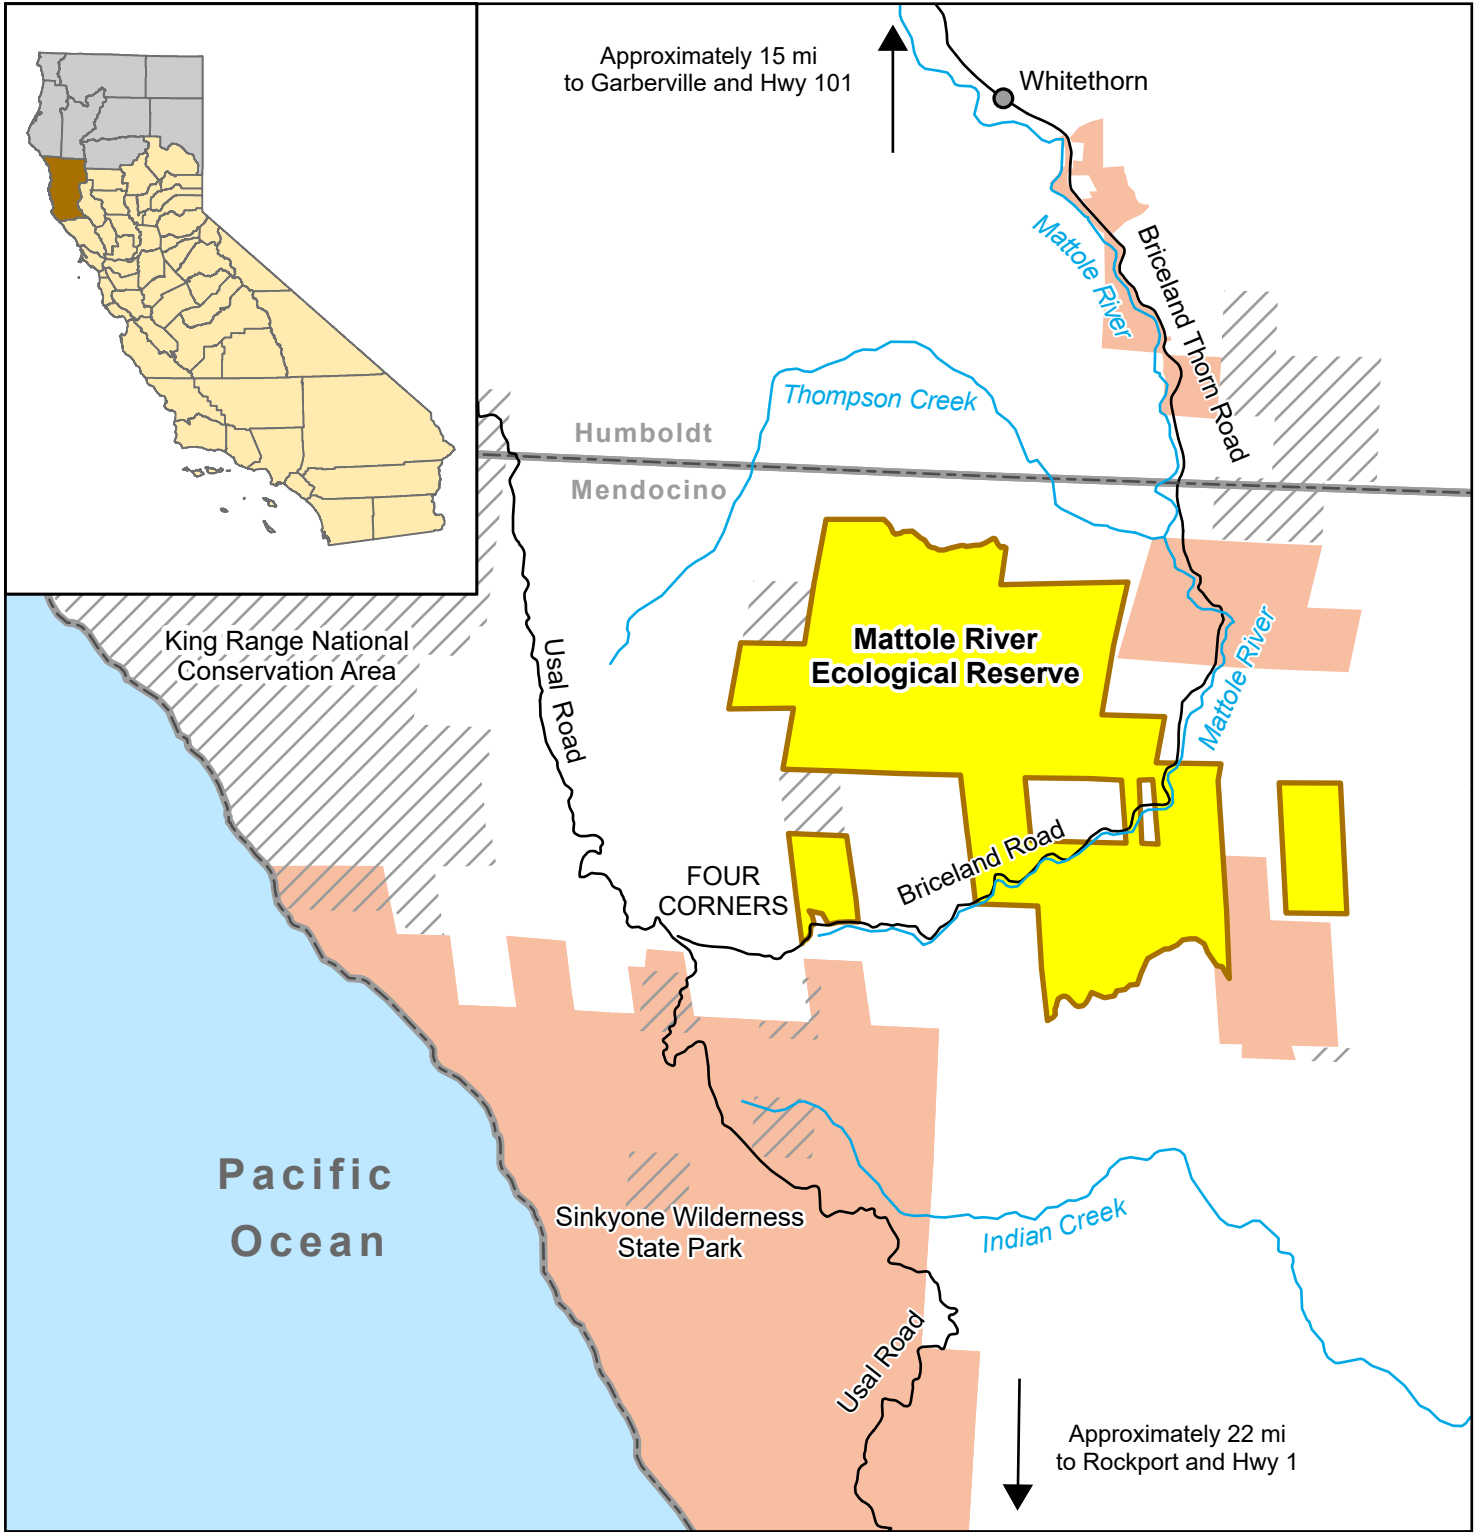

# California Department of Fish and Wildlife Northern Region MATTOLE RIVER ECOLOGICAL RESERVE Mendocino County

Ecological Reserve	Local Road	 
State Park	River / Creek	
Bureau of Land Management		

Disclaimer: Boundaries are approximate.  
Maps are intended for general purposes only.

March 2025 - WLB